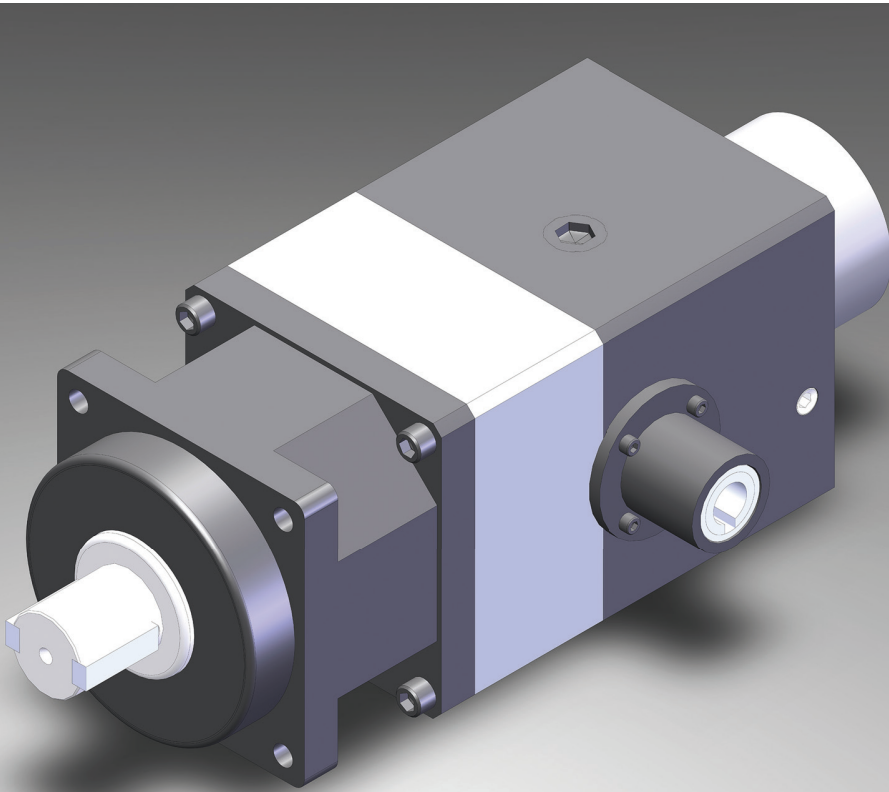

# Your Custom Gearbox Solutions are **CGI Standard Products.**

## Advanced Products for Robotics and Automation

CGI Motion standard products are designed with customization in mind. We understand most off-the-shelf products or a complete in-house design may not fit your application, so our standard products are designed for functional flexibility. Our team of experts will work with you on selecting the optimal base product and craft a unique solution to help differentiate your product or application. So when you think customization, think standard CGI gearbox assemblies. Connect with us today to explore what CGI Motion can do for you.