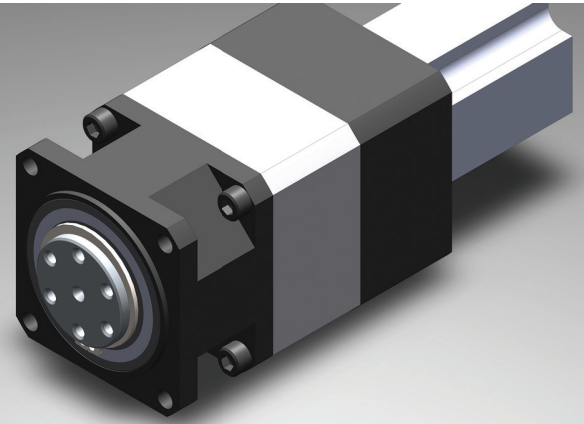

## Advanced Products for Robotics and Automation

CGI Motion standard products are designed with customization in mind. We understand most off-the-shelf products or a complete in-house design may not fit your application, so our standard products are designed for functional flexibility. Our team of experts will work with you on selecting the optimal base product and craft a unique solution to help differentiate your product or application. So when you think customization, think standard CGI gearbox assemblies. Connect with us today to explore what CGI Motion can do for you.