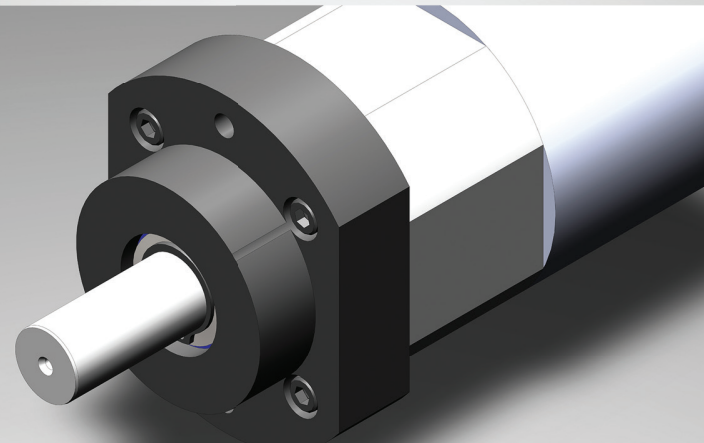

## Advanced Products for Robotics and Automation

CGI Motion standard products are designed with customization in mind. We understand most off-the-shelf products or a complete in-house design may not fit your application, so our standard products are designed for functional flexibility. Our team of experts will work with you on selecting the optimal base product and craft a unique solution to help differentiate your product or application. So when you think customization, think standard CGI gearbox assemblies. Connect with us today to explore what CGI Motion can do for you.