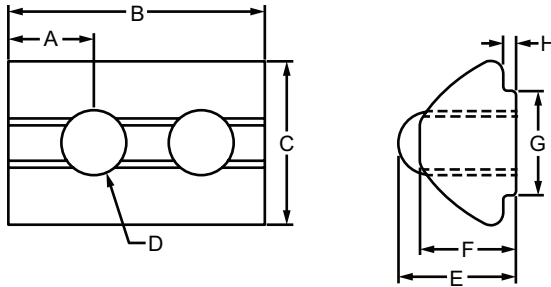

**Part Description:**

The self-aligning roll-in T-nut with ball spring is a fastening option that loads either from the profile ends or side, which is helpful for applications where the ends are inaccessible. The projection on the T-nut aligns it in the T-slot while the ball spring holds the fastener in place, even when the profile is in a vertical position. It is available with options in size, material, thread, and finish. For information on 80/20 screw and bolt offerings for the self-aligning roll-in T-nut with ball spring refer to pages beginning on 387.